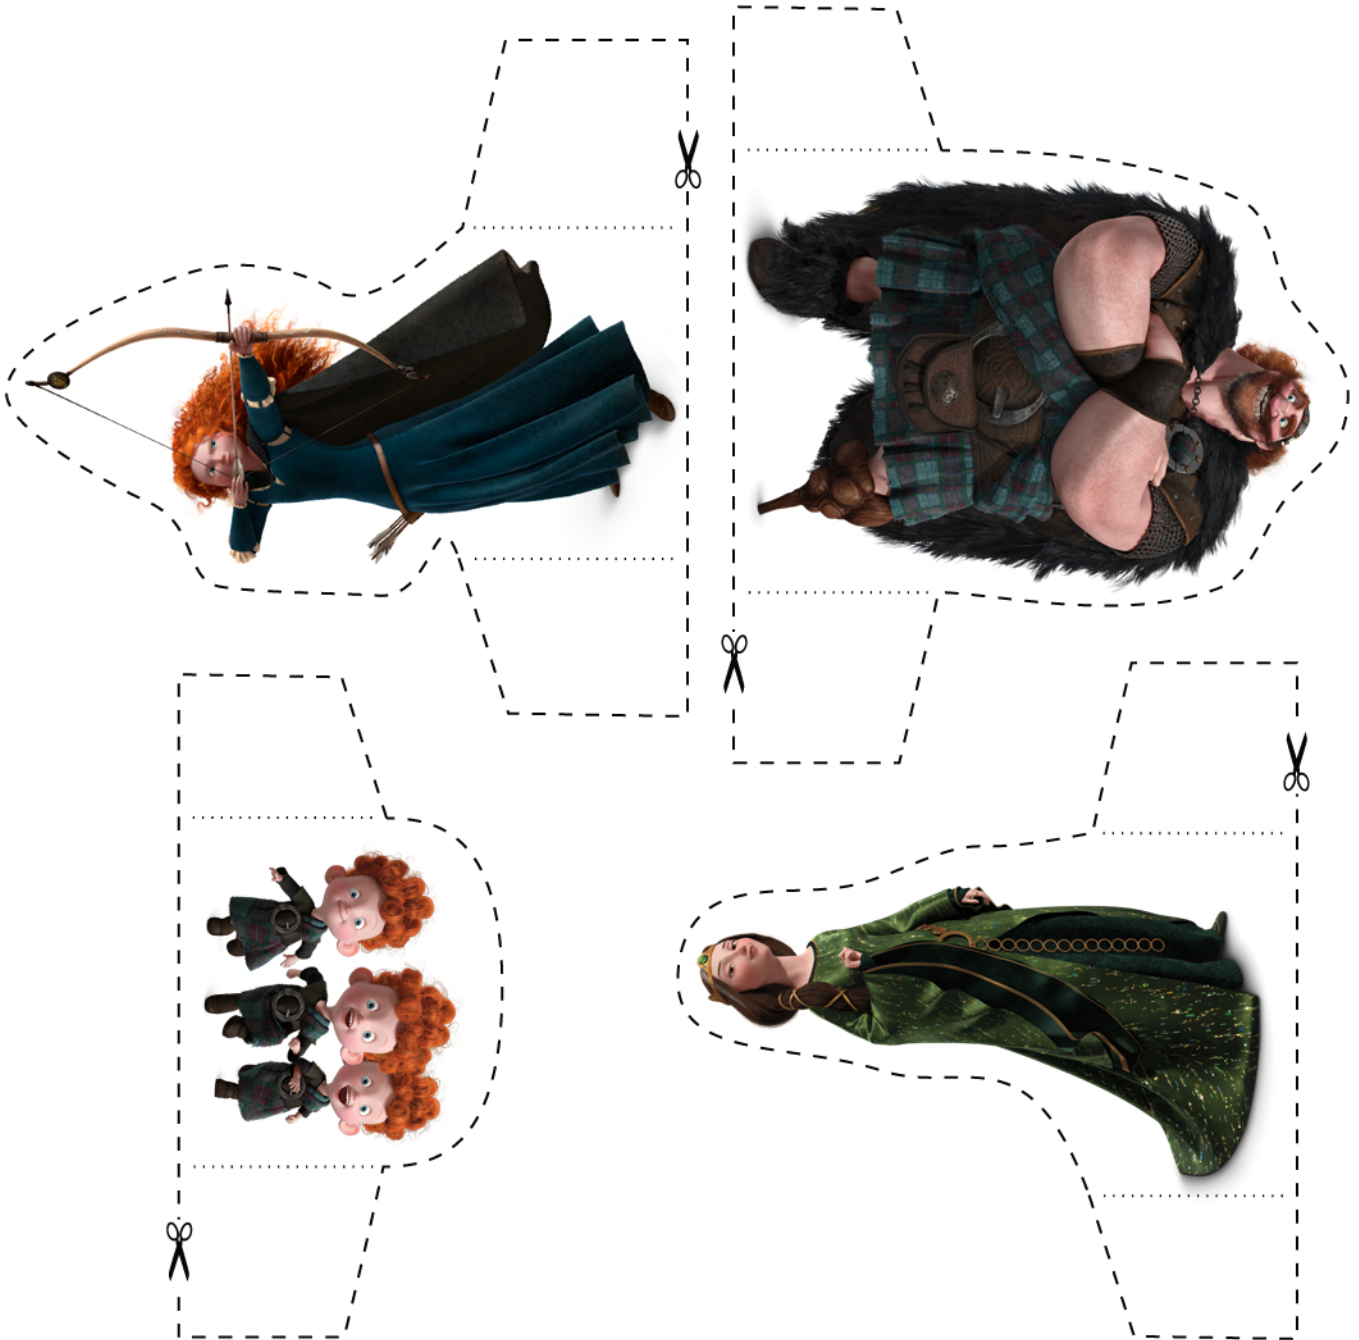

Disney · PIXAR
BRAVE

Cut Out Characters

Make up your own scenes from the film Brave!
Ask an adult to cut along the dashed lines. Fold on the dotted lines to make a firm base.

IN THEATERS JUNE 22

© 2012 Disney/Pixar